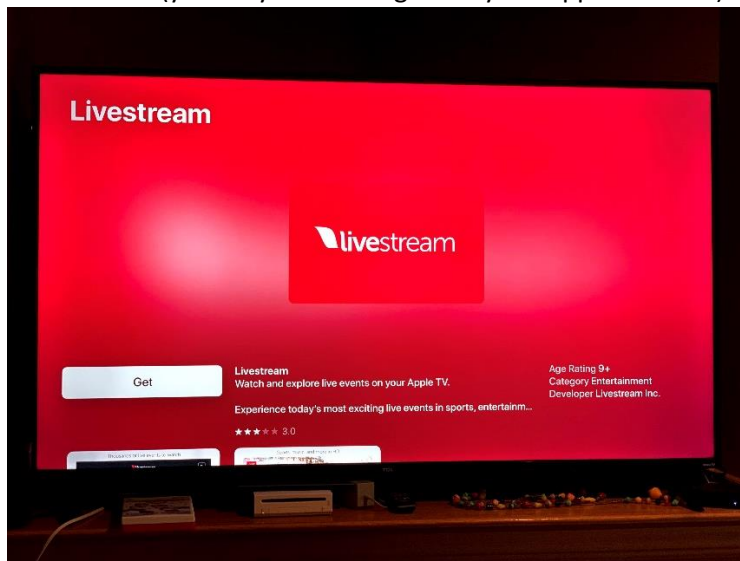

Livestream instructions for Apple TV

1. Search for "Livestream"

2. Select "Get" (you may need to sign into your Apple account)

3. In the Livestream app, do a Search for "bethel crc"

4. Add "Bethel CRC"