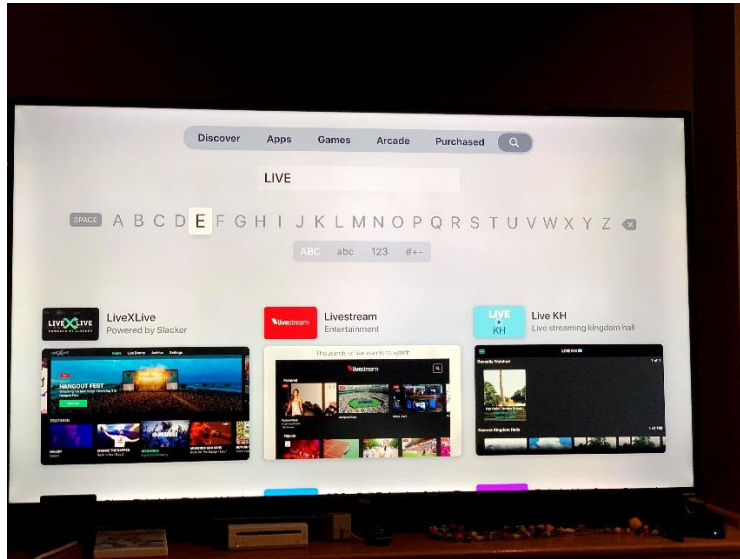

Livestream instructions for Apple TV

1. Search for "Livestream"

2. Select "Get" (you may need to sign into your Apple account)

3. In the Livestream app, do a Search for "bethel crc"

4. Add "Bethel CRC"