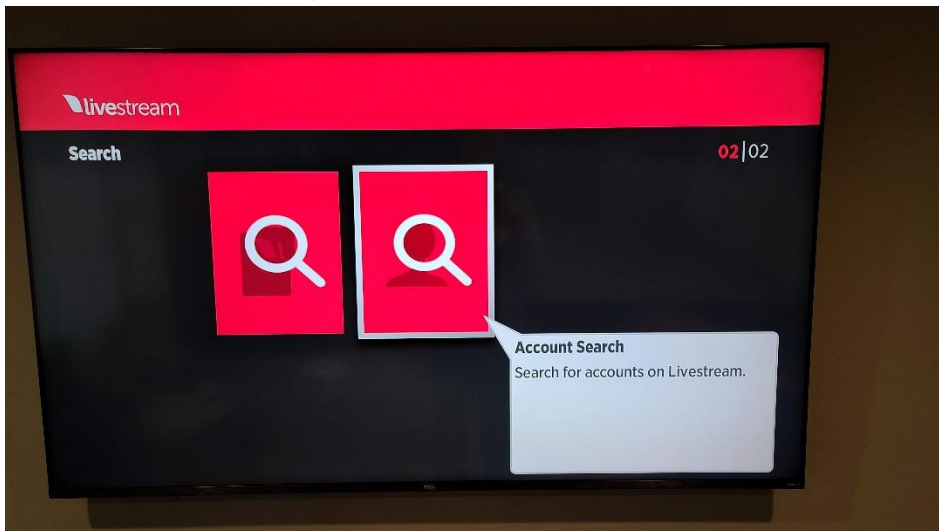

Livestream instructions for Roku

1. Search for "Livestream" channel

2. Select "Add Channel"

3. In the Livestream channel, do an Account Search for "bethel crc"

4. Add the "Bethel CRC" account

5. Select Worship Services