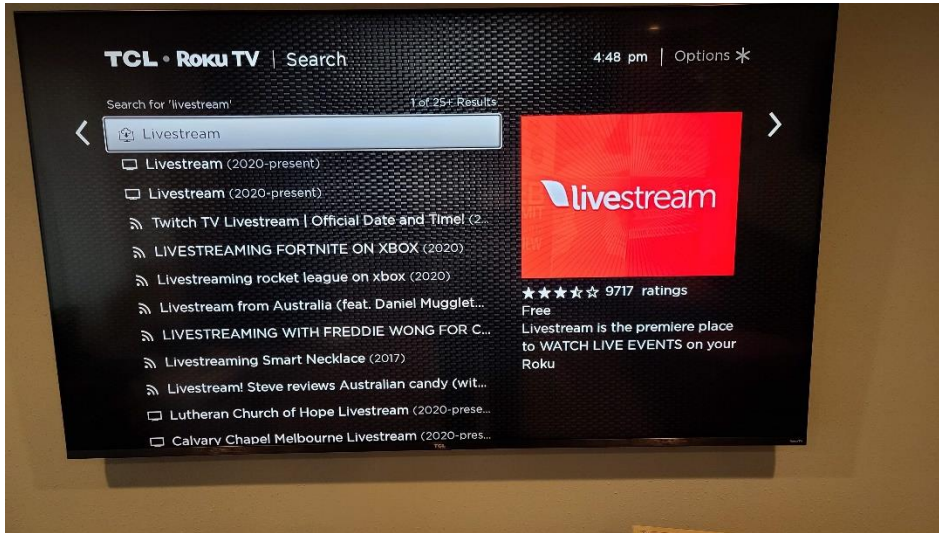

Livestream instructions for Roku

1. Search for "Livestream" channel

2. Select "Add Channel"

3. In the Livestream channel, do an Account Search for "bethel crc"

4. Add the "Bethel CRC" account

5. Select Worship Services