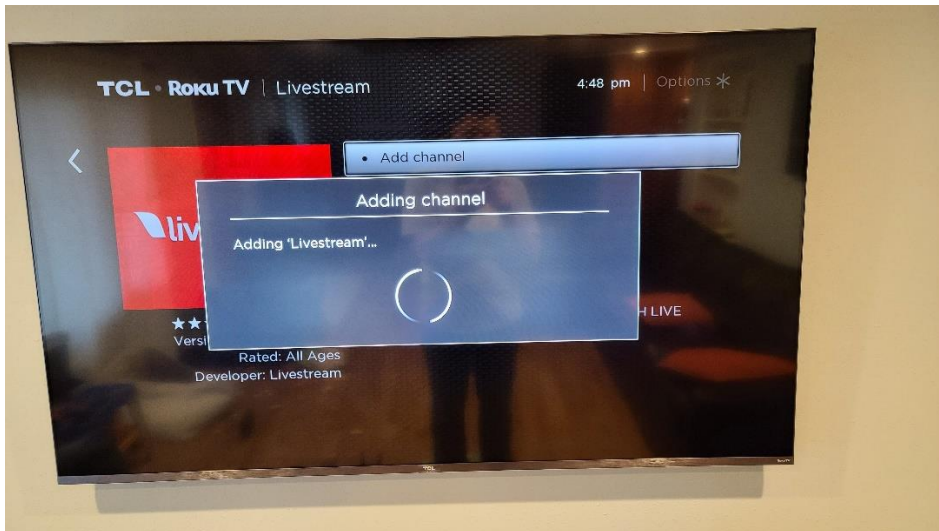

Livestream instructions for Roku

1. Search for "Livestream" channel

2. Select "Add Channel"

3. In the Livestream channel, do an Account Search for "bethel crc"

4. Add the "Bethel CRC" account

5. Select Worship Services